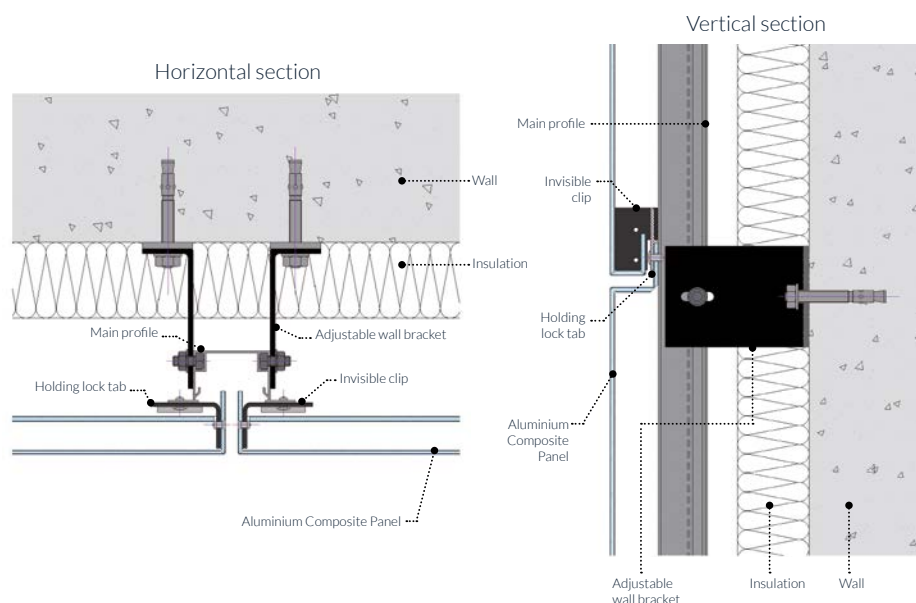

JPS SYSTEM

For horizontal layout - invisible fixing system (cassettes) on clips

Principle

Rainscreen cladding system using interlocking on clips with invisible fixings.

Applications

Horizontal layout with straight-line forms.

Benefits

- Invisible fixings
- Quick installation using interlocking
- Cost-effective solution without horizontal profiles
- Locking at the top of cassette, no visible fixings in the recessed joints
- Oversize cassettes (up to 4 to 6 meters) available

Installation

- Fix vertical main profile at each hollow seal
- Install cassettes by interlocking with attachment to the vertical top-hats profiles
- Lock at the top of the cassette

Our Offer

- Ready-to-use cassettes
- Framework profiles supplied