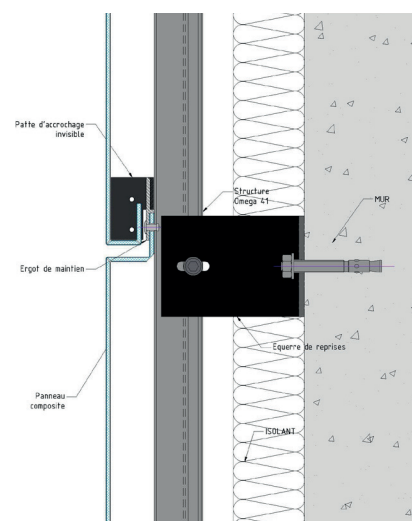

## Principle

Installation system using interlocking on plates with invisible fixings.

## Applications

Horizontal facade architecture with straight-line forms.

## The benefits

- Invisible fixings
- Quick installation using interlocking
- Cost-effective solution without horizontal profiles
- Locking at top of cassette, no visible fixings in the recessed joints
- Long cassettes

## Fitting

- Attach the vertical top-hat profiles
- Install the cassettes by interlocking with attachment to the vertical top-hats profiles
- Lock at the top of the cassette