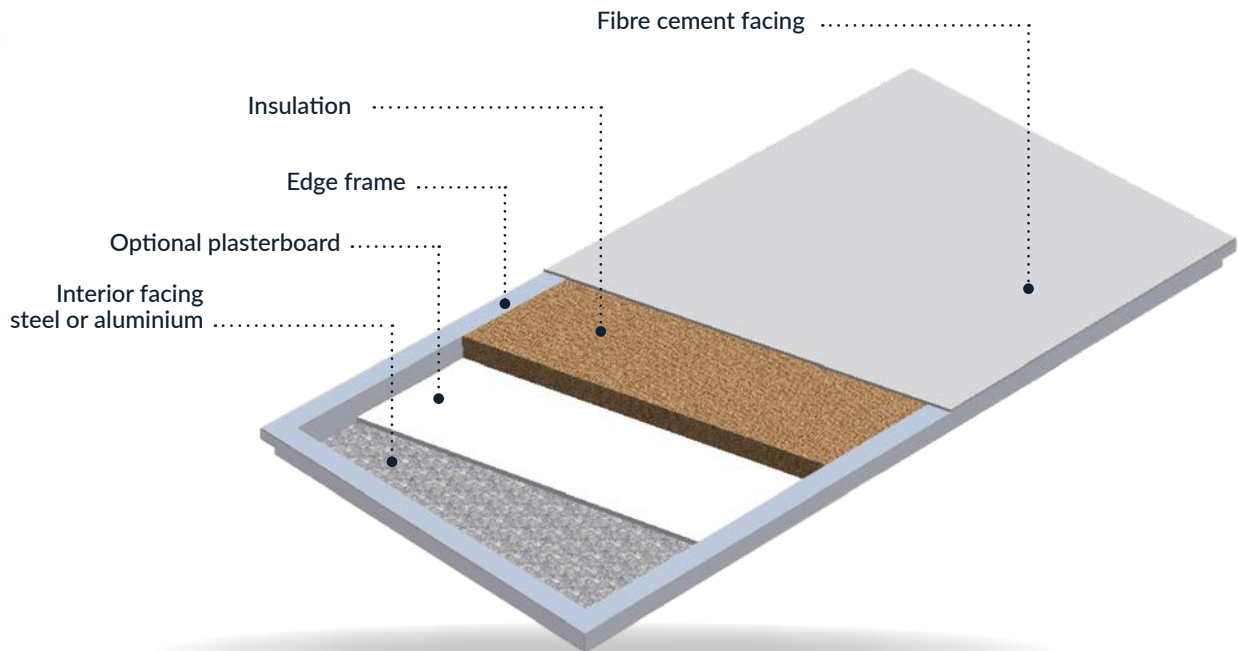

ECOSTA FIBRE CEMENT

The authenticity of a mineral composite material

Facade panels with a fibre cement finish, a natural material that creates a pure envelope around the facade. Silky, fibrous or granular feel, matt finish all topped off with elegant colours.

Applications

New builds

Renovation work

Buildings: tertiary, residential, education, hotels, leisure, offices, healthcare, retail, public-access buildings and more.

Installation

ECOSTA Fibres Cement can be added to 4-sided rebate traditional curtain wall and traditional joinery.